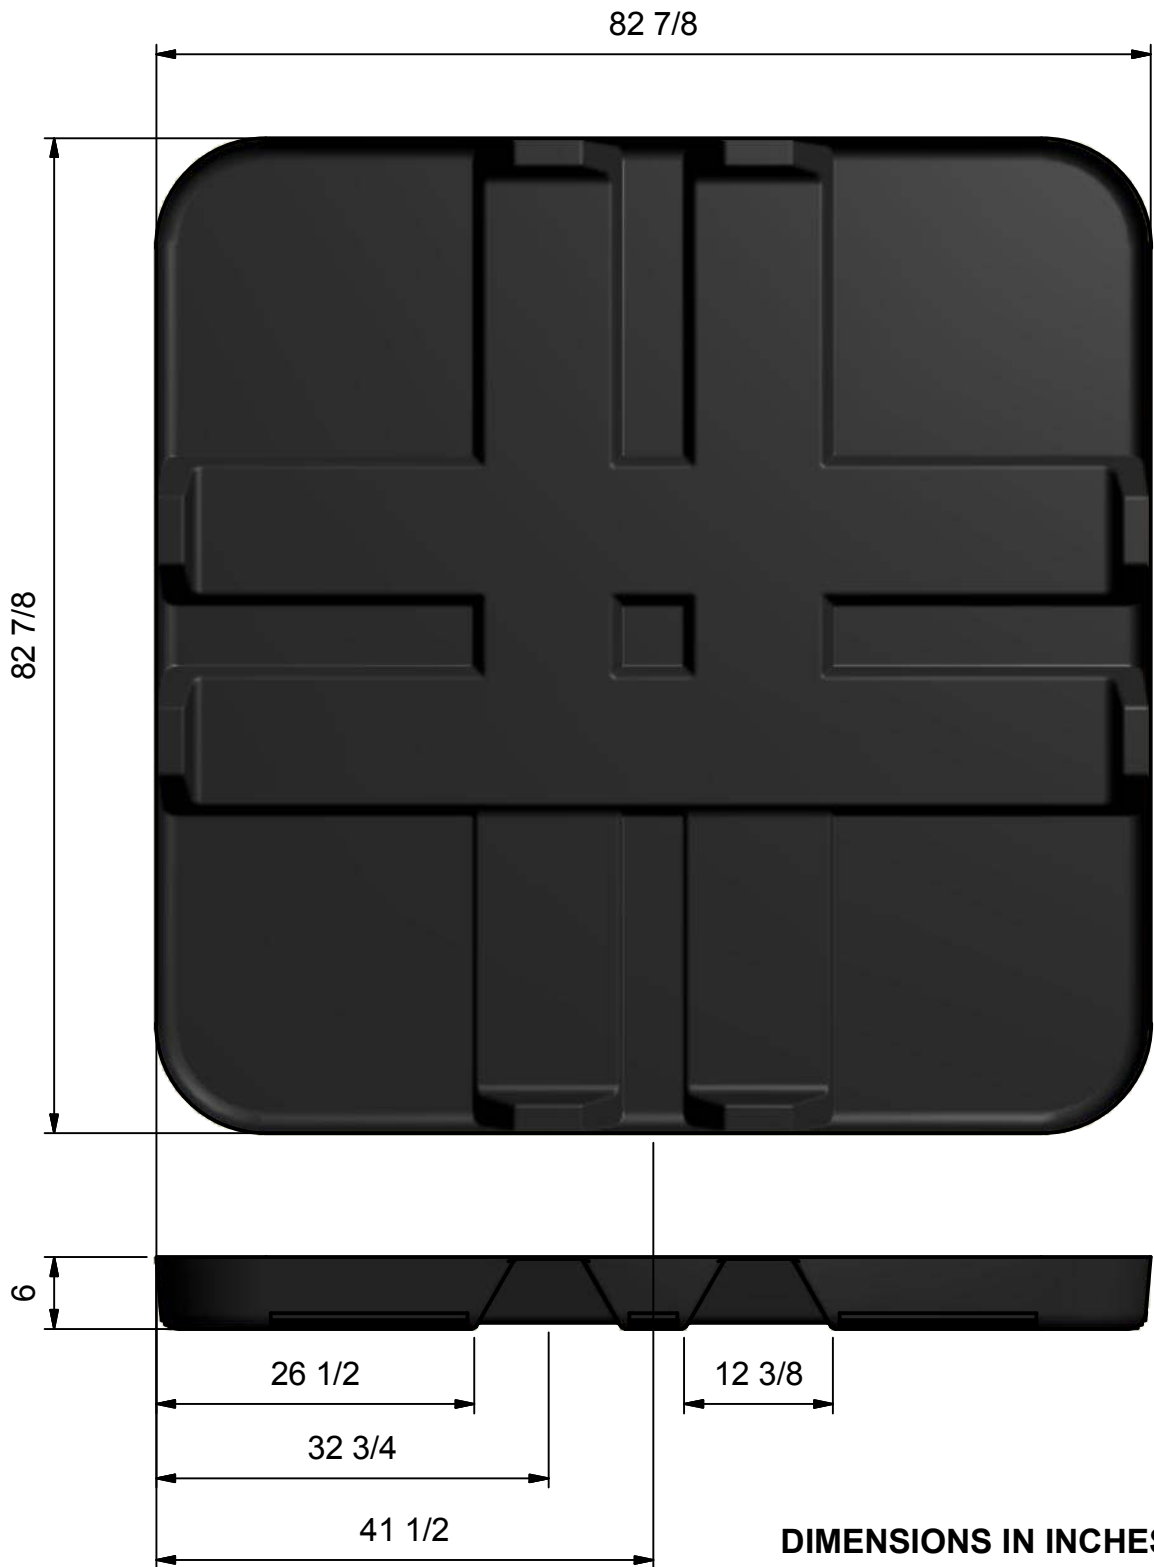

DIMENSIONS IN INCHES

*** DIMENSIONS ARE APPROXIMATE ***

DRAWN	JLT	4/7/2016	Blue Falls Manufacturing Ltd.		
CHECKED	QA		TITLE		
	MFG		7' SHELL_CABINET_FLOOR DIMENSIONS (in)		
APPROVED			SIZE	DWG NO	REV
			A4		
			SCALE		SHEET 1 OF 3

DIMENSIONS IN INCHES

*** DIMENSIONS ARE APPROXIMATE ***

DRAWN JLT	4/7/2016	Blue Falls Manufacturing Ltd.		
CHECKED				
QA		TITLE		
MFG		7' SHELL_CABINET_FLOOR DIMENSIONS (in)		
APPROVED		SIZE	DWG NO	REV
		A4		
		SCALE	SHEET 2 OF 3	

DIMENSIONS IN INCHES

*** DIMENSIONS ARE APPROXIMATE ***

DRAWN JLT	4/7/2016	Blue Falls Manufacturing Ltd.		
CHECKED		TITLE		
QA		7' SHELL_CABINET_FLOOR DIMENSIONS (in)		
MFG		SIZE	DWG NO	REV
APPROVED		A4		
		SCALE		SHEET 3 OF 3