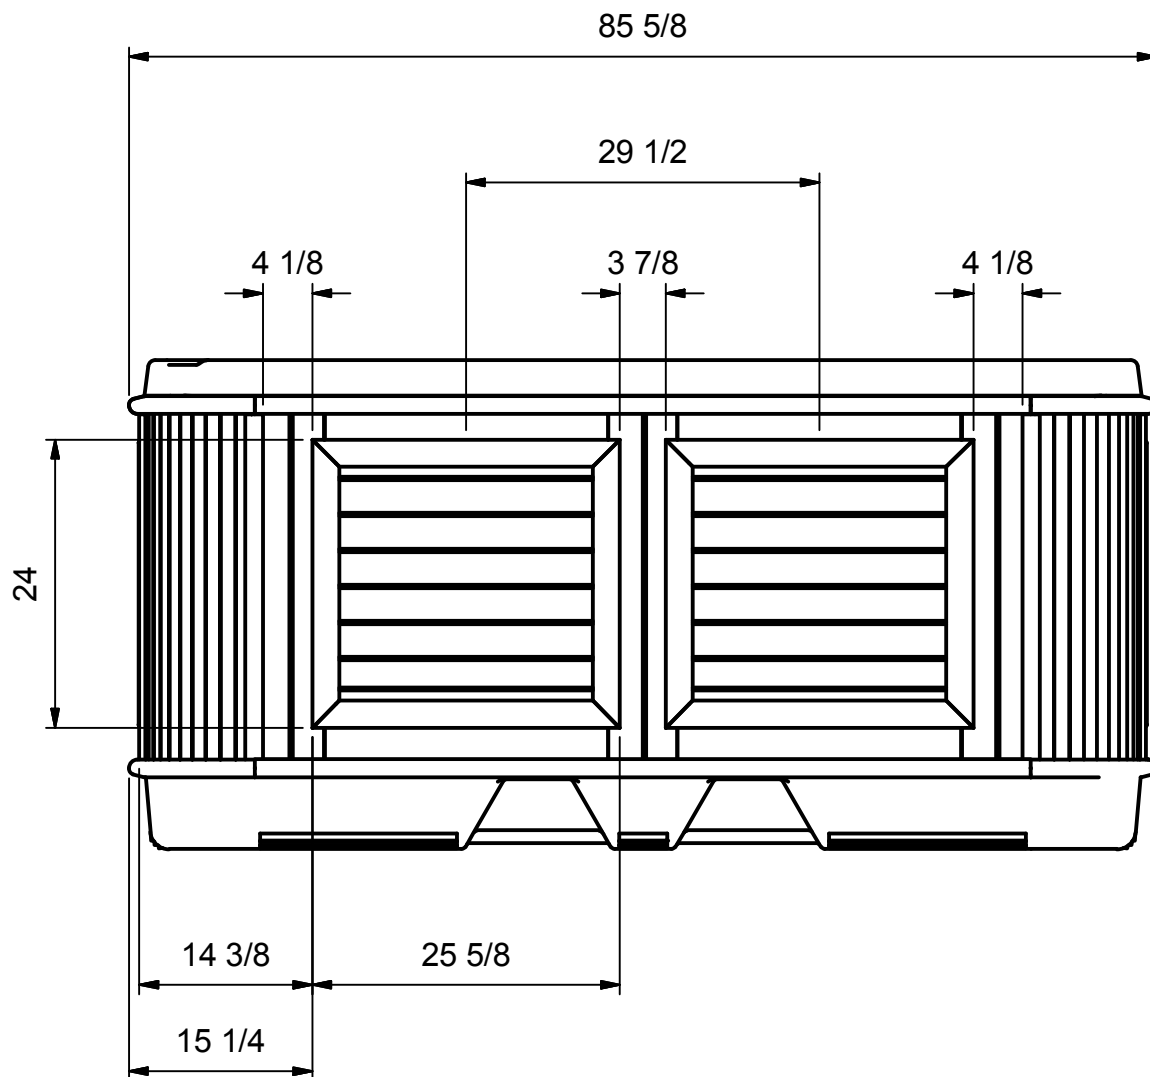

DIMENSIONS IN INCHES

*** DIMENSIONS ARE APPROXIMATE ***

DRAWN	JLT	4/7/2016	Blue Falls Manufacturing Ltd.		
CHECKED	QA		TITLE		
	MFG		7' SHELL_CABINET_FLOOR DIMENSIONS (in)		
APPROVED			SIZE	DWG NO	REV
			A4		
			SCALE		SHEET 1 OF 3

DIMENSIONS IN INCHES

*** DIMENSIONS ARE APPROXIMATE ***

DRAWN JLT	4/7/2016	Blue Falls Manufacturing Ltd.		
CHECKED				
QA		TITLE		
MFG		7' SHELL_CABINET_FLOOR DIMENSIONS (in)		
APPROVED		SIZE	DWG NO	REV
		A4		
		SCALE	SHEET 2 OF 3	

DIMENSIONS IN INCHES

*** DIMENSIONS ARE APPROXIMATE ***

DRAWN JLT	4/7/2016	Blue Falls Manufacturing Ltd.		
CHECKED		TITLE		
QA		7' SHELL_CABINET_FLOOR DIMENSIONS (in)		
MFG		SIZE	DWG NO	REV
APPROVED		A4		
		SCALE		SHEET 3 OF 3